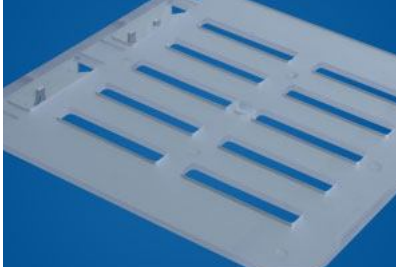

Set Top Box Stand

MODEL

1 Big Size : 270 x 228mm

MODEL

1 Big Size : 270 x 228mm

MODEL

1 Small Size : 175 x 175mm

MODEL

1 Small Size : 175 x 175mm

TECHNICAL SPECIFICAION

- > Made From Unbeakable Plastics
- > Big Size : 270 x 228mm
- > Small Size : 175 x 175mm
- > Available in : ABS Transperent & ABS Black

www.shivamsignal.com